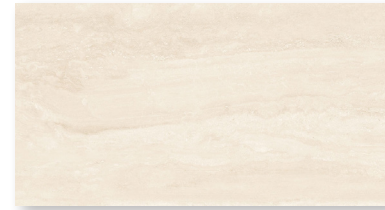

1"x1" Mosaic

4"x24" Bullnose

Wayne Tile
Company

COLOR & SIZE

Bianco

Grigio

Sabbia

PACKING INFORMATION